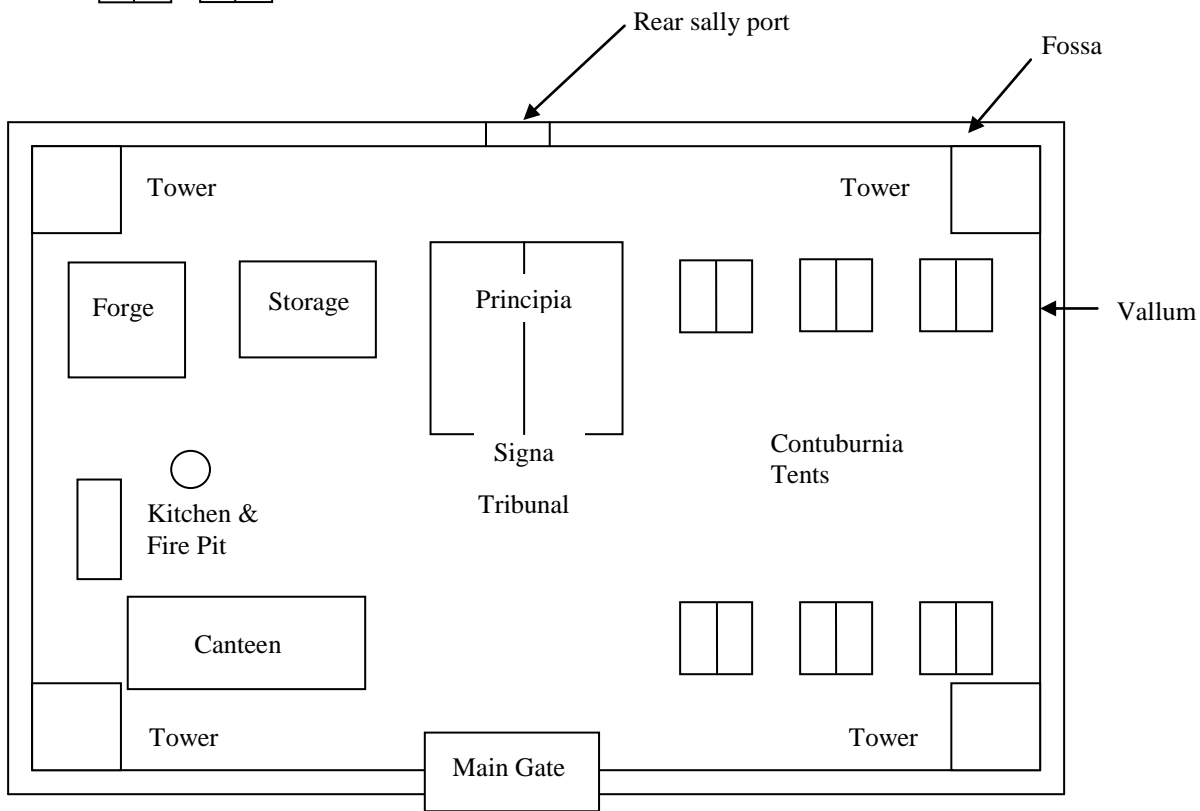

# CASTRA AESTIVA VII - 25-27 May 2012 TENTATIVE CAMP LAYOUT

● . . . . Archery & Pila range      - . . . . ▶

Campus Martius

Pali

Entrance and Car Park